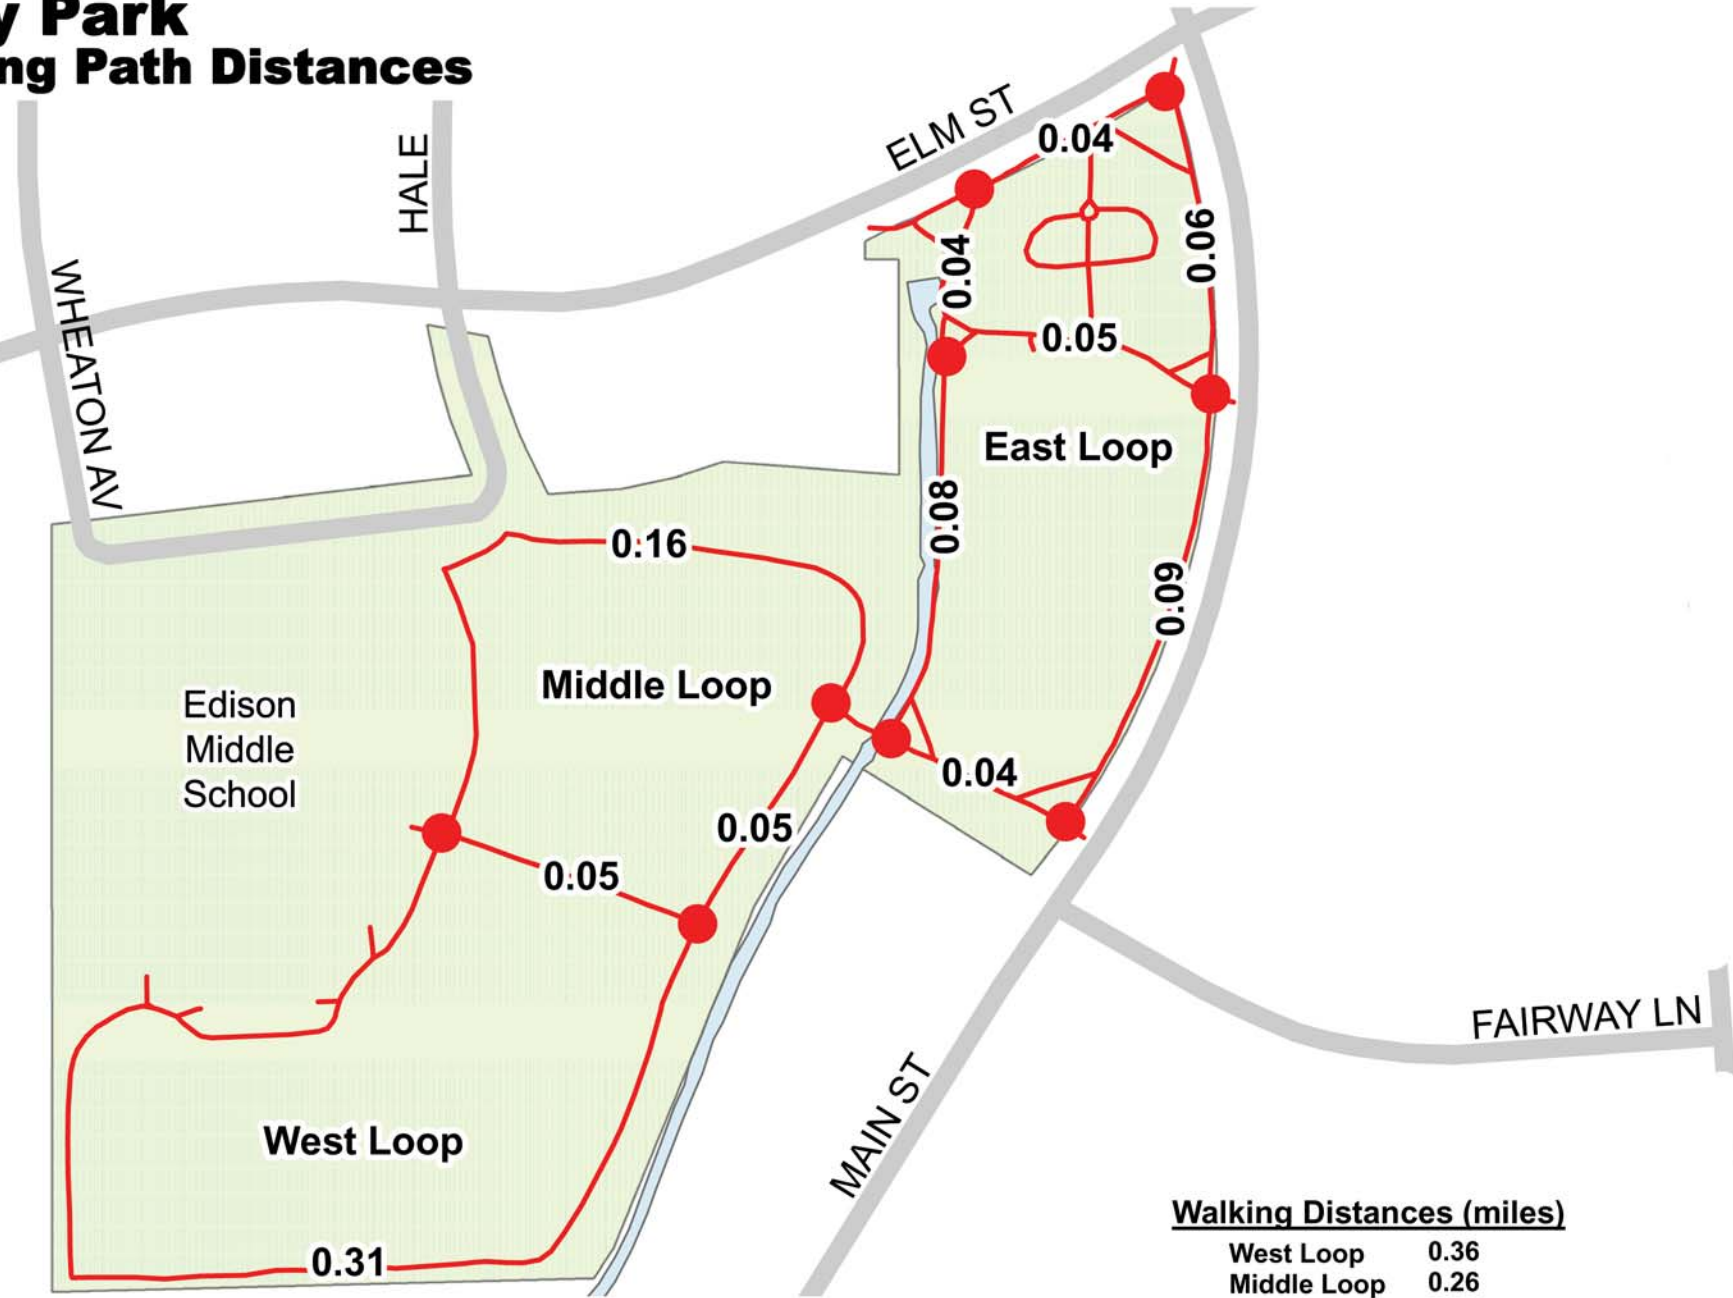

Kelly Park Walking Path Distances

Walking Distances (miles)

West Loop	0.36
Middle Loop	0.26
East Loop	0.35
Entire Park	0.88